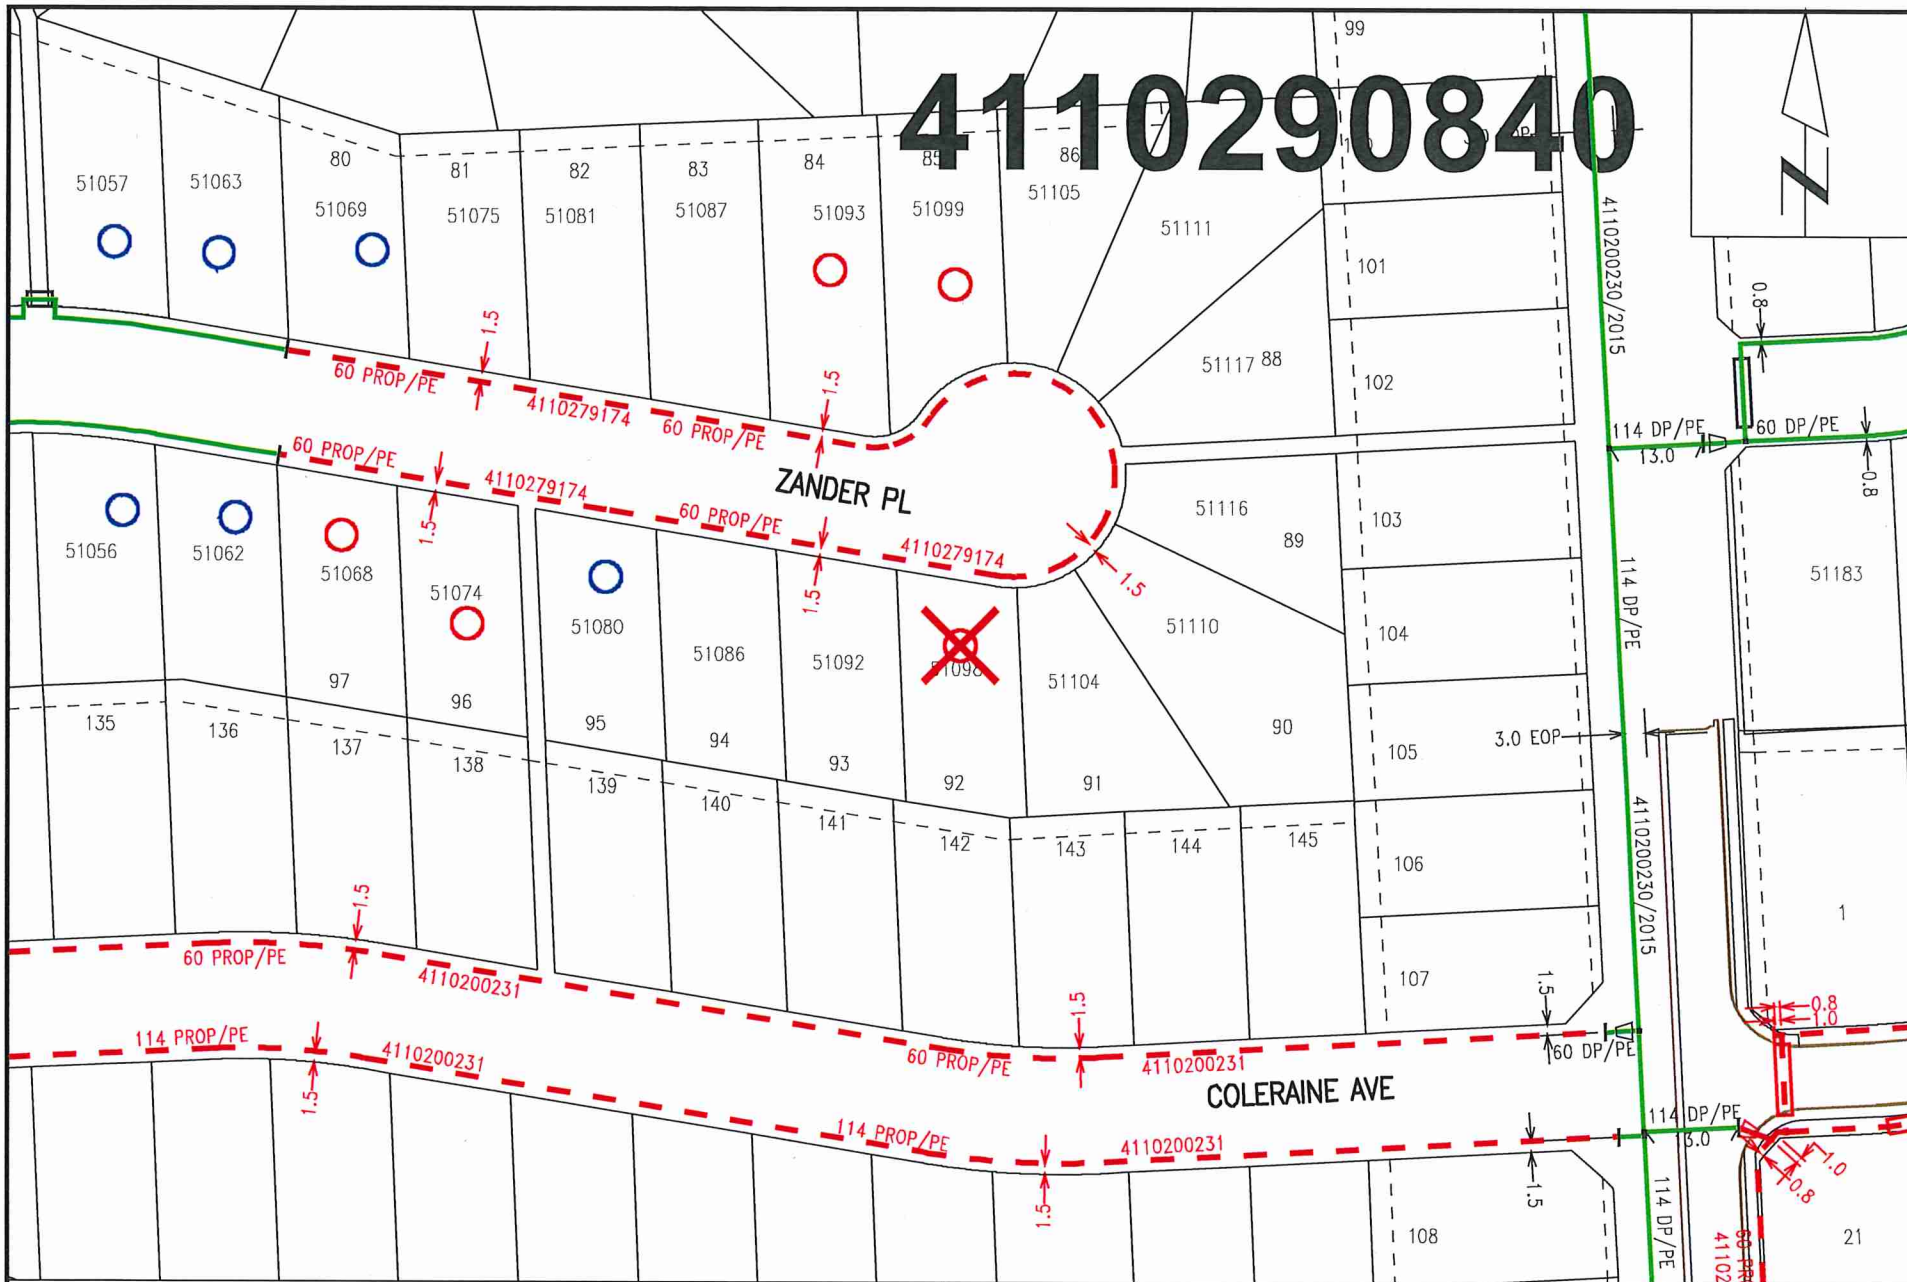

4110290840

Nearest Intersection: Nixon Rd and Rowanna Cres.
Distance from lot to intersection is 101 meters (20 degrees North of East).
View Scale: 1:1000

51098 Zander Pl, Chilliwack

Order #: 30982493 Prem #: 10084285 City Limits: Chilliwack

X: 1305818690.00 Y: 469041486.00

Select autotext type 2018/05/18